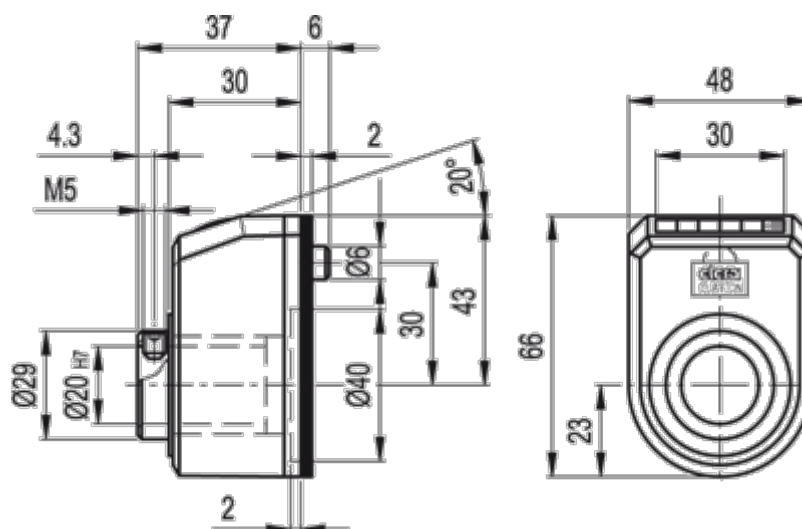

# Data Sheet

Article number: 2307082766

Description: E+G Direct drive position indikator  
DD52R-AR-0006.0-S-C2 (Orange)

## Measures

Max rpm = 415